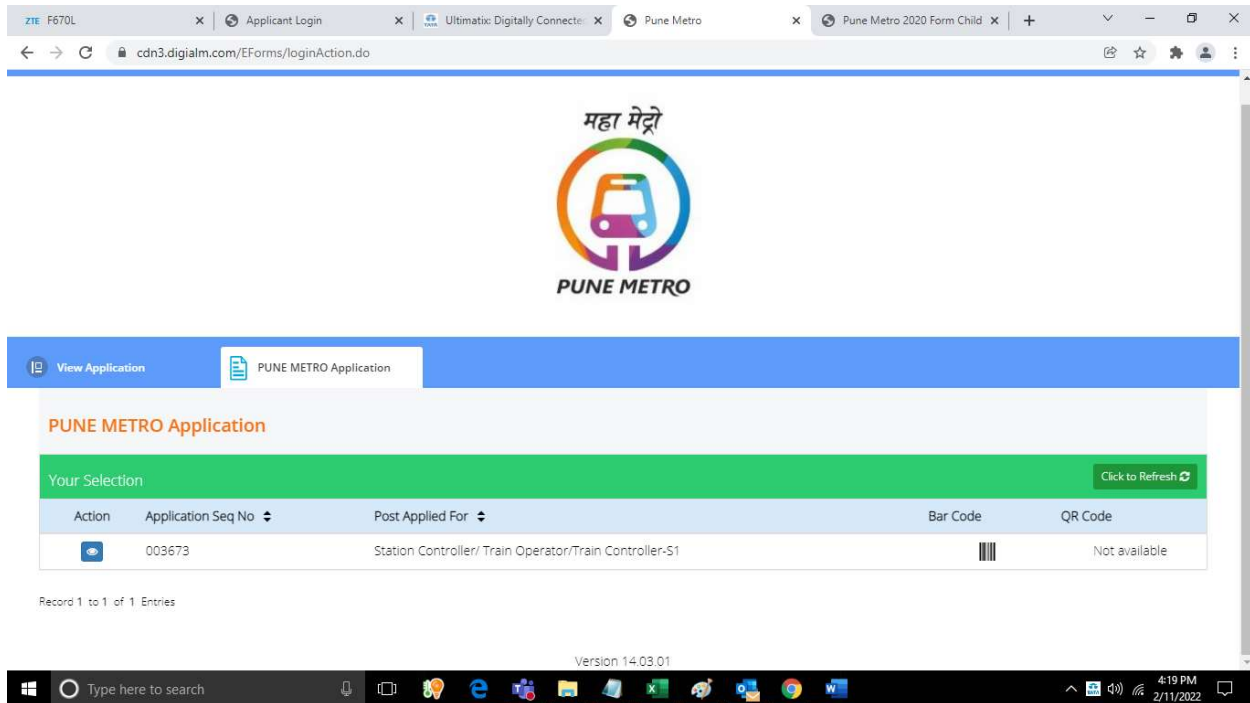

Login with your user id and password and enter captcha.

Click on Pune Metro Application.

Click on action button and new page will get open.

Click on admit card and your admit card will get downloaded.