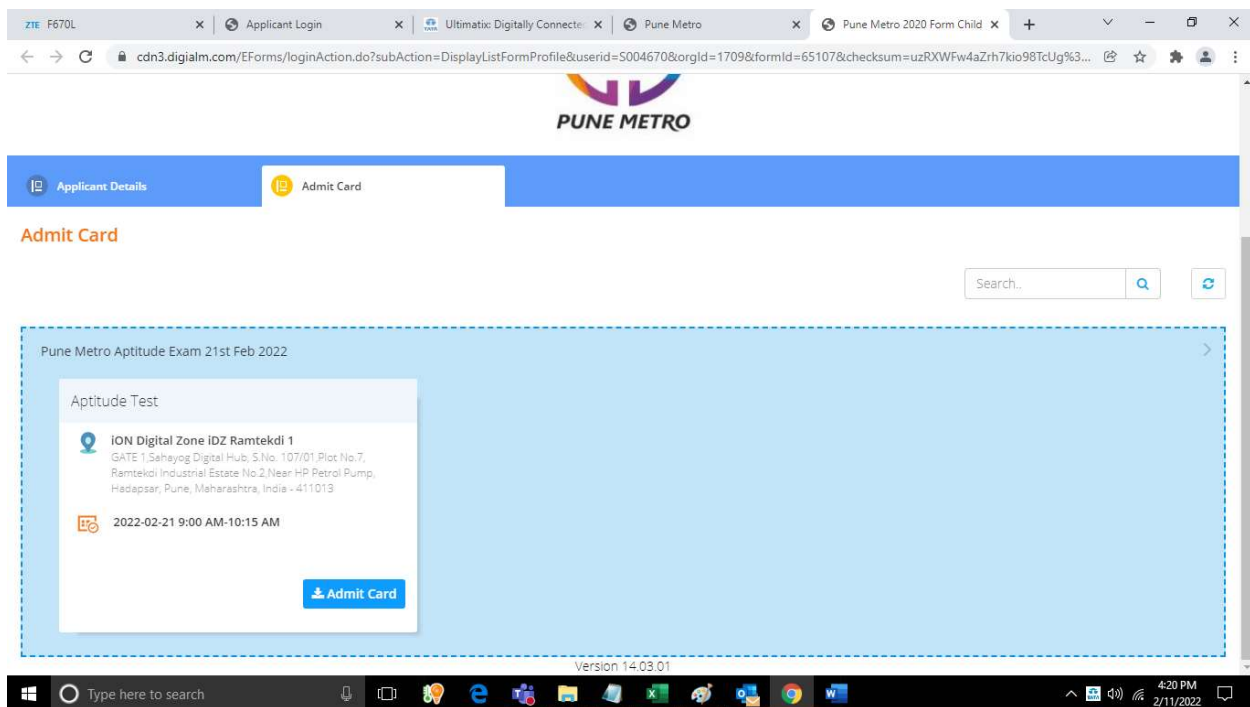

Login with your user id and password and enter captcha.

Click on Pune Metro Application.

Click on action button and new page will get open.

Click on admit card and your admit card will get downloaded.