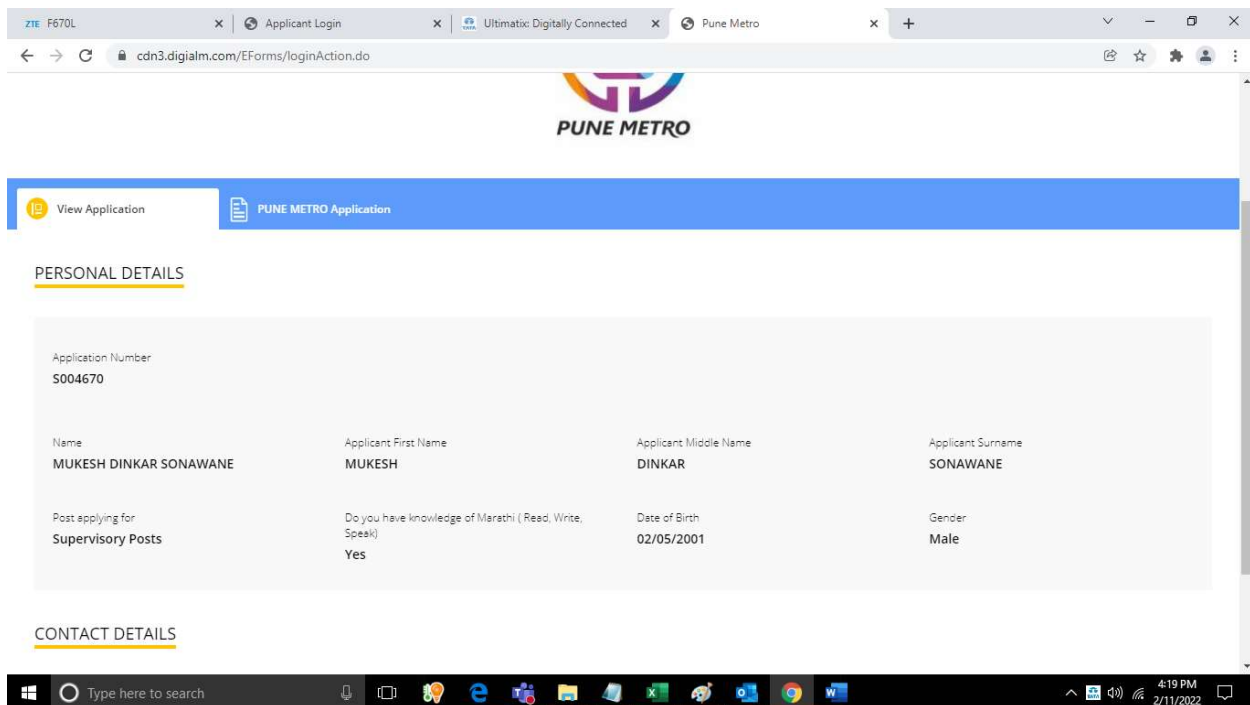

Login with your user id and password and enter captcha.

Click on Pune Metro Application.

Click on action button and new page will get open.

Click on admit card and your admit card will get downloaded.